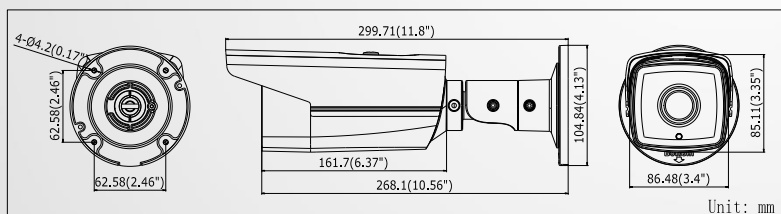

- 1/2.8" Progressive Scan CMOS
- Up to 2 megapixel resolution
- Full HD1080p real-time video
- 120dB Wide Dynamic Range
- 3D DNR
- EXIR high performance LEDs
- Up to 30/50/80 meters IR range
- 12V DC±10% & PoE(802.3af)
- Support H.264+
- IP66